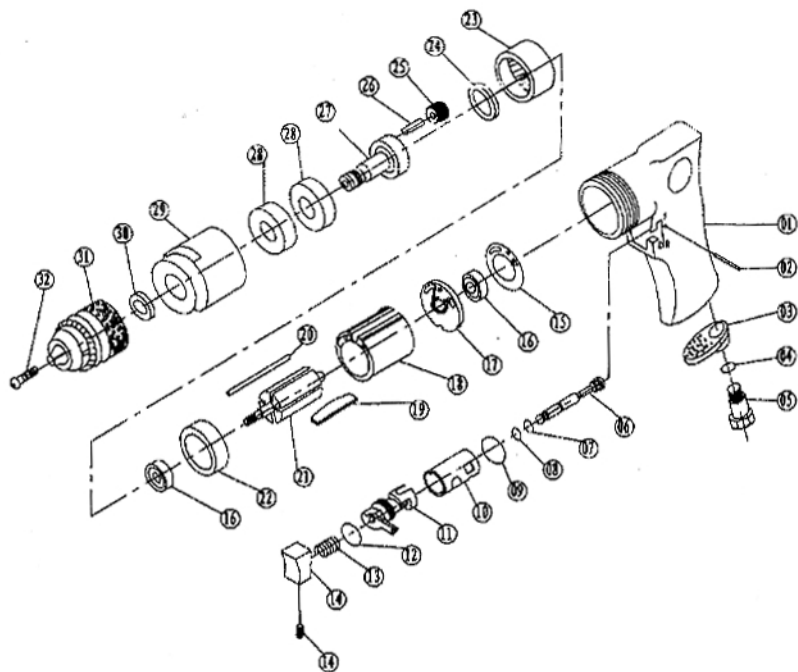

A038A 3/8" Drill

RP7101 SPARE PARTS LIST

No.	Description	No.	Description	No.	Description	No.	Description
1	Housing	10	Bushing	19	Rotor Blade	28	Bearing
2	Pin	11	Controller	20	Steel wire	29	Clamp nut
3	Exhaust Deflector	12	O-ring	21	Rotor	30	Washer
4	O-ring	13	Spring	22	Front Plate	31	Chuck
5	Air Inlet plug	14	Trigger	23	Gear wheel	32	Chuck screw
6	Valve Stem	15	Gasket	24	Washer		
7	O-ring	16	Bearing	25	Idle Gear		
8	O-ring	17	End Plate	26	Pin		
9	O-ring	18	Cylinder	27	Gear shaft		