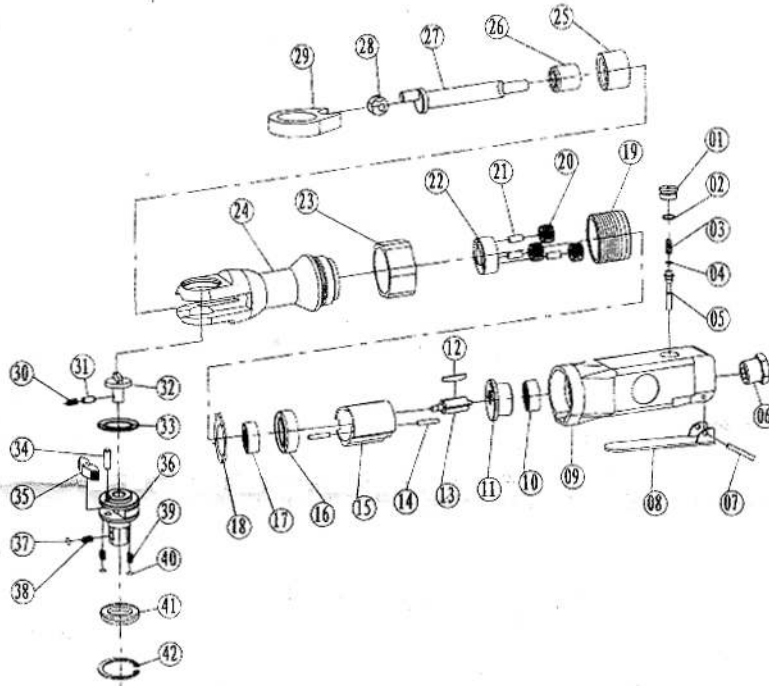

A049 Spare Parts List

No.	Description	No.	Description	No.	Description	No.	Description
1	Valve Plug	12	Rotor Blade	23	Clamp nut	34	Pin
2	O-ring	13	Rotor	24	Ratchet Housing	35	Ratchet Pawl
3	Spring	14	Cylinder Pin	25	Needle Bearing	36	Ratchet Anvil
4	O-ring	15	Cylinder	26	Bearing shell	37	Steel ball
5	Valve Bushing	16	Front Plate	27	Crank shaft	38	Spring
6	Air inlet	17	Bearing	28	Drive bushing	39	Spring
7	Roll Pin	18	Washer	29	Ratchet Yoke	40	Steel ball
8	Trigger	19	Thread Ring Gear	30	Spring	41	Thrush washer
9	Housing	20	Idler Gear	31	Lock Pin	42	Retainer ring
10	Rear Bearing	21	Idler Gear Pin	32	Reverse Button		
11	Rear Plate	22	Idler Gear Plate	33	Washer		