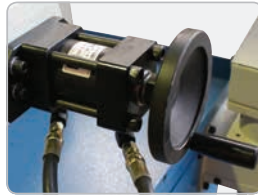

Hydraulic Vice with Pressure
Regulator BS-13DS