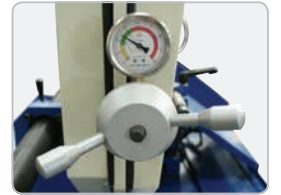

### BS-13DS - Dual Mitre

- 458 x 235mm (W x H) rectangular capacity
- Dual mitre swivel head for easy mitre cutting without moving material
- Semi-automatic operation, machine returns to open height position after finishing the cutting process
- Variable speed drive system changes blade speed from 19-102mpm
- Blade breakage sensor fitted that automatically shuts machine off
- Built-in coolant system with wash down trigger
- Automatic hydraulic vice incorporated with a manual hand wheel
- Adjustable pressure regulator on hydraulic vice
- Adjustable hydraulic cutting feed rate for multiple applications
- Mitre cuts to 45° right & 60° left using swivel head
- Laser line guide assist in lining up material positioning
- Adjustable roller bearing & carbide blade guides
- Wire wheel brush to clean swarf from blade
- Industrial-duty gearbox driven by a 1.5kW / 2hp 415V motor

BS-13DS  
**\$9,390** ex GST  
**\$10,329** inc GST (B030)

Made in Taiwan

Variable Blade Speed Control  
BS-13DS

Hydraulic Vice with Pressure  
Regulator BS-13DS

Variable Blade Speed Control  
BS-321AS / BS-461AS

### BS-321AS - Dual Mitre

- 510 x 260mm (W x H) rectangular capacity
- Dual mitre swivel head up to 60° (left & right)
- Automatic blade breakage sensor
- Blade tension system with gauge
- Integrated hydraulic unit with fine feed arm control
- Built-in coolant system for maximum cutting efficiency
- Hydraulic system utilized to raise and lower cutting arm
- Limit switch stops machine when cut is complete
- Adjustable roller bearing carbide blade guides
- Automatic full stroke hydraulic clamping vice
- Adjustable height control for return of the cutting head
- Variable speed drive system 26-80mpm with digital readout
- Adjustable hydraulic cutting feed rate for multiple applications
- Industrial-duty gearbox driven by a 2.25kW / 3hp 415V motor
- Includes pendant control panel