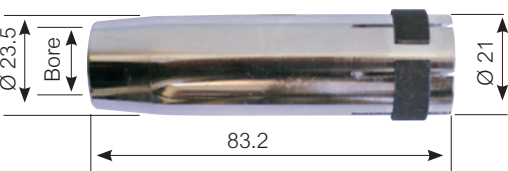

SB36 MIG TORCH

Front end consumables