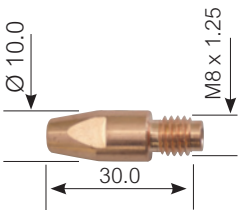

SB36 MIG TORCH

300A AIR COOLED MIG WELDING TORCH

Rating: 300A CO² 270A mixed gas EN60974-7 @ 60% duty cycle. 0.8 to 1.2mm wires

| Torch Model | | | |
|----------------------------------|-------------|---------|---------|
| Description | Part Number | | |
| | 3 Mt | 4 Mt | 5 Mt |
| SB36 Suregrip Ergo Torch Package | SB36-3M | SB36-4M | SB36-5M |

SB36 MIG TORCH

Front end consumables

Liners

SB36 Contact Tips M6

| Part Number | Description | QTY |
|--------------|-------------------------------------|-------|
| PCT0009-06 | Contact Tip Steel (0.6mm) | QTY10 |
| PCT0009-08 | Contact Tip Steel (0.8mm) | QTY10 |
| PCT0009-09 | Contact Tip Steel (0.9mm) | QTY10 |
| PCT0009-10 | Contact Tip Steel (1.0mm) | QTY10 |
| PCT0009-12 | Contact Tip Steel (1.2mm) | QTY10 |
| PCT0009-16 | Contact Tip Steel (1.6mm) | QTY10 |
| PCTZR009-09 | Contact Tip Steel Long Life (0.9mm) | QTY10 |
| PCTZR009-12 | Contact Tip Steel Long Life (1.2mm) | QTY10 |
| PCTAL0009-09 | Contact Tip Aluminium (0.9mm) | QTY10 |
| PCTAL0009-10 | Contact Tip Aluminium (1.0mm) | QTY10 |
| PCTAL0009-12 | Contact Tip Aluminium (1.2mm) | QTY10 |
| PCT0005-08 | Contact Tip Steel M8 (0.8mm) | QTY10 |
| PCT0005-09 | Contact Tip Steel M8 (0.9mm) | QTY10 |
| PCT0005-10 | Contact Tip Steel M8 (1.0mm) | QTY10 |
| PCT0005-12 | Contact Tip Steel M8 (1.2mm) | QTY10 |
| PCT0005-16 | Contact Tip Steel M8 (1.6mm) | QTY10 |
| PCTAL0005-08 | Contact Tip Aluminium M8 (0.8mm) | QTY10 |
| PCTAL0005-09 | Contact Tip Aluminium M8 (0.9mm) | QTY10 |
| PCTAL0005-10 | Contact Tip Aluminium M8 (1.0mm) | QTY10 |
| PCTAL0005-12 | Contact Tip Aluminium M8 (1.2mm) | QTY10 |
| PCTAL0005-16 | Contact Tip Aluminium M8 (1.6mm) | QTY10 |