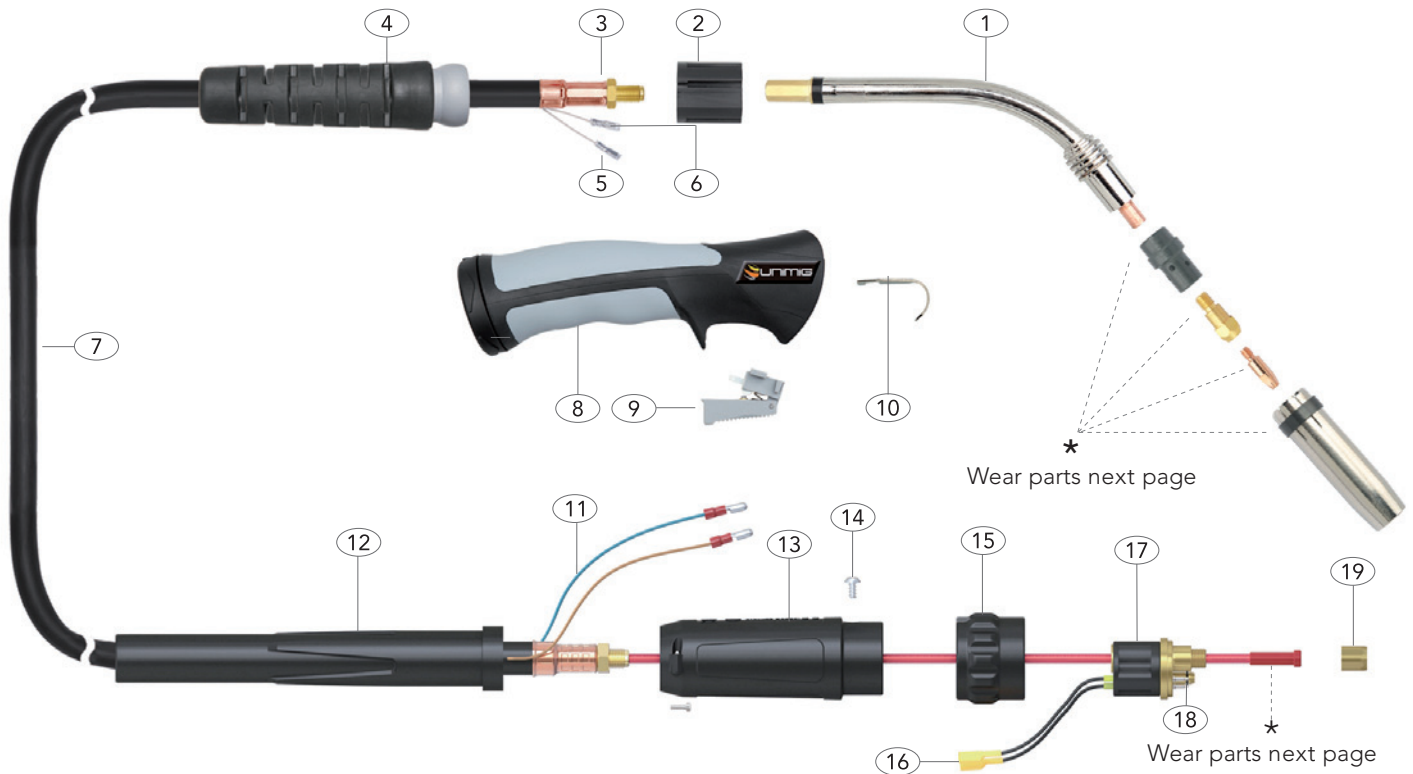

SB36 MIG TORCH

300A AIR COOLED MIG WELDING TORCH

Rating: 300A CO² 270A mixed gas EN60974-7 @ 60% duty cycle. 0.8 to 1.2mm wires

| Torch Model | | | |
|----------------------------------|-------------|---------|---------|
| Description | Part Number | | |
| | 3 Mt | 4 Mt | 5 Mt |
| SB36 Suregrip Ergo Torch Package | SB36-3M | SB36-4M | SB36-5M |

| Spare Parts | | | | | |
|-------------|-------------|-------------------------------------|-------------|-------------|-------------------------------|
| Part Number | Description | Part Number | Description | Part Number | Description |
| 1 | SNK36 | Swan Neck Assembly | 9 | UG2516 | Medium / Large Ergo Trigger |
| 2 | UG1515 | Ergo Handle Location Body | 10 | UB2517 | Hanger Hook |
| 3 | UB1505 | Lock Nut | 11 | UB1522 | Cable Terminal Male |
| 4 | UG8016 | Handle Cable Support C/W Ball Joint | 12 | UC8026 | Housing Spring |
| 5 | UB1521 | Cable Terminal | 13 | UB1518L | Gun Plug Housing C/W Nut |
| 6 | UB1521-C | Cable Terminal Cover | 14 | UB1526 | Gun Plug Screw |
| 7 | UB3609-30 | Hyperflex Cable Assembly x 3mt | 15 | UB1519/S | Gun Plug Nut |
| | UB3609-40 | Hyperflex Cable Assembly x 4mt | 16 | UB1523 | Gun Plug Terminal Female |
| | UB3609-50 | Hyperflex Cable Assembly x 5mt | 17 | UB1528 | Gun Plug Body C/W Spring Pins |
| 8 | 8UG2514 | Ergo Handle Kit C/W Lock Nut | 18 | UB1524 | Gun Plug 'O' Ring |
| | | | 19 | UB1525 | Liner Nut |