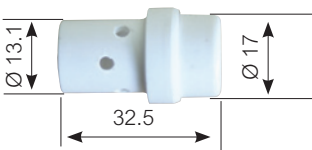

SB36 MIG TORCH

Front end consumables