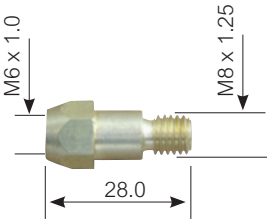

SB36 MIG TORCH

Front end consumables