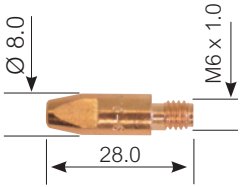

SB36 MIG TORCH

300A AIR COOLED MIG WELDING TORCH

Rating: 300A CO² 270A mixed gas EN60974-7 @ 60% duty cycle. 0.8 to 1.2mm wires

| Torch Model | | | |
|----------------------------------|-------------|---------|---------|
| Description | Part Number | | |
| | 3 Mt | 4 Mt | 5 Mt |
| SB36 Suregrip Ergo Torch Package | SB36-3M | SB36-4M | SB36-5M |

SB36 MIG TORCH

Front end consumables

Liners

SB36 Contact Tips M6

| Part Number | Description | QTY |
|--------------|-------------------------------------|-------|
| PCT0009-06 | Contact Tip Steel (0.6mm) | QTY10 |
| PCT0009-08 | Contact Tip Steel (0.8mm) | QTY10 |
| PCT0009-09 | Contact Tip Steel (0.9mm) | QTY10 |
| PCT0009-10 | Contact Tip Steel (1.0mm) | QTY10 |
| PCT0009-12 | Contact Tip Steel (1.2mm) | QTY10 |
| PCT0009-16 | Contact Tip Steel (1.6mm) | QTY10 |
| PCTZR009-09 | Contact Tip Steel Long Life (0.9mm) | QTY10 |
| PCTZR009-12 | Contact Tip Steel Long Life (1.2mm) | QTY10 |
| PCTAL0009-09 | Contact Tip Aluminium (0.9mm) | QTY10 |
| PCTAL0009-10 | Contact Tip Aluminium (1.0mm) | QTY10 |
| PCTAL0009-12 | Contact Tip Aluminium (1.2mm) | QTY10 |
| PCT0005-08 | Contact Tip Steel M8 (0.8mm) | QTY10 |
| PCT0005-09 | Contact Tip Steel M8 (0.9mm) | QTY10 |
| PCT0005-10 | Contact Tip Steel M8 (1.0mm) | QTY10 |
| PCT0005-12 | Contact Tip Steel M8 (1.2mm) | QTY10 |
| PCT0005-16 | Contact Tip Steel M8 (1.6mm) | QTY10 |
| PCTAL0005-08 | Contact Tip Aluminium M8 (0.8mm) | QTY10 |
| PCTAL0005-09 | Contact Tip Aluminium M8 (0.9mm) | QTY10 |
| PCTAL0005-10 | Contact Tip Aluminium M8 (1.0mm) | QTY10 |
| PCTAL0005-12 | Contact Tip Aluminium M8 (1.2mm) | QTY10 |
| PCTAL0005-16 | Contact Tip Aluminium M8 (1.6mm) | QTY10 |